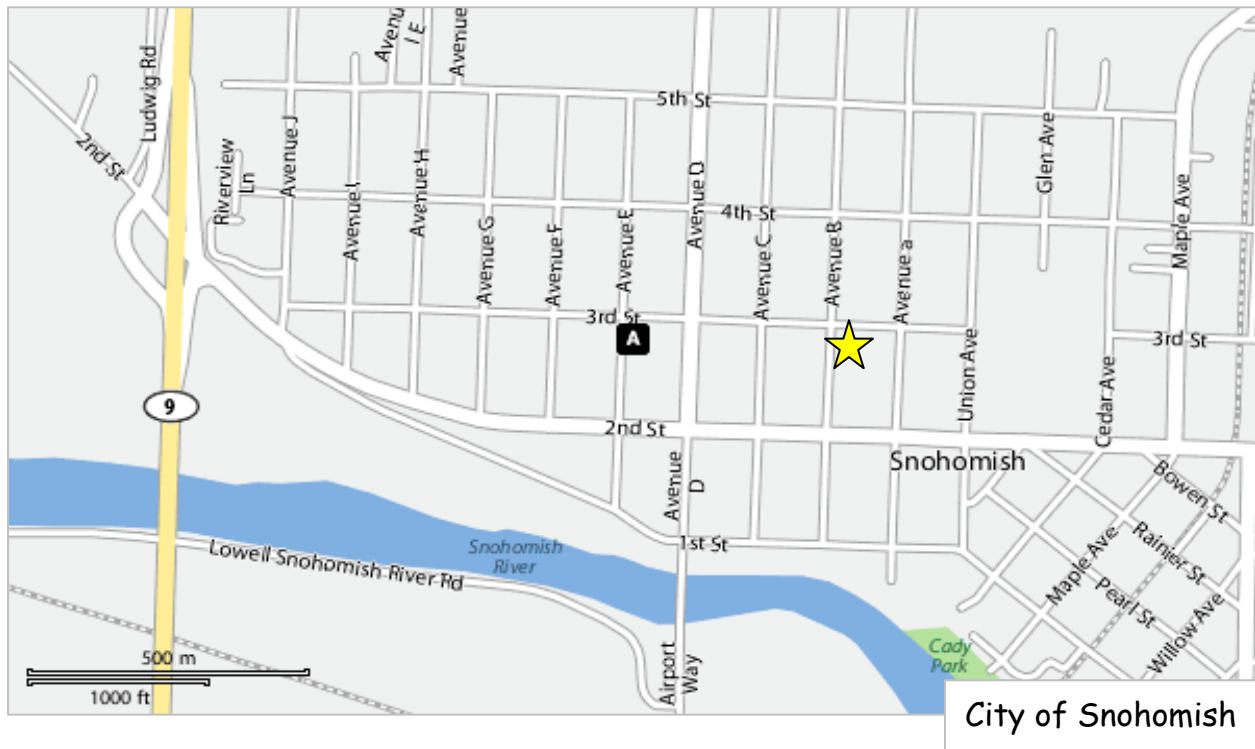

Belle Chapel

231 Avenue B
Snohomish, WA 98290

★ Belle Chapel - on the corner of 3rd Street and Avenue B

Driving Directions

1. From Interstate 5

- 🌀 Take the Highway 2 exit to Snohomish/Wenatchee (Exit 194).
- 🌀 Proceed East over the bridge, bear right following HWY 2.
- 🌀 Take the first exit marked Snohomish, Bickford Ave (which turns into Avenue D)
- 🌀 Proceed south on Bickford Ave (also Ave D through town)
- 🌀 Turn left onto 3rd Street (no light at intersection)
- 🌀 Proceed 2 blocks.
- 🌀 Chapel is on the right hand corner of 3rd St and Avenue B

2. From Interstate 405

- 🌀 Take Highway 522 (Exit #23) to Monroe/Wenatchee
- 🌀 Proceed east pm HWY 522 for 2.5 miles
- 🌀 Take the HWY 9 Exit marked Snohomish
- 🌀 Turn left (North) at the light and follow HWY 9 for 10 miles
- 🌀 Take the Snohomish Exit just after the Snohomish River Bridge
- 🌀 Turn right at the stop sign onto 2nd Street
- 🌀 Go through the light at Avenue D, travel two blocks
- 🌀 Turn left onto Avenue B
- 🌀 Chapel is on the right, corner of 3rd St and Avenue B

Area Overview